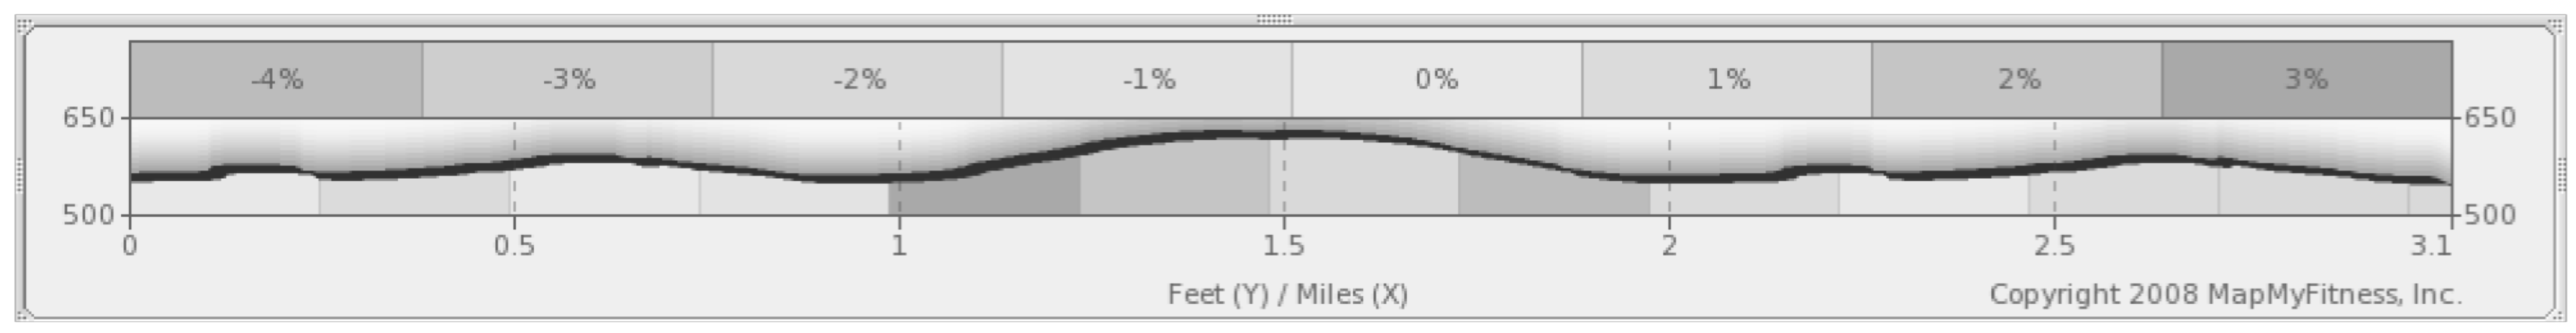

Vibha Dream Mile 2009 Route Map

Elevation Profile