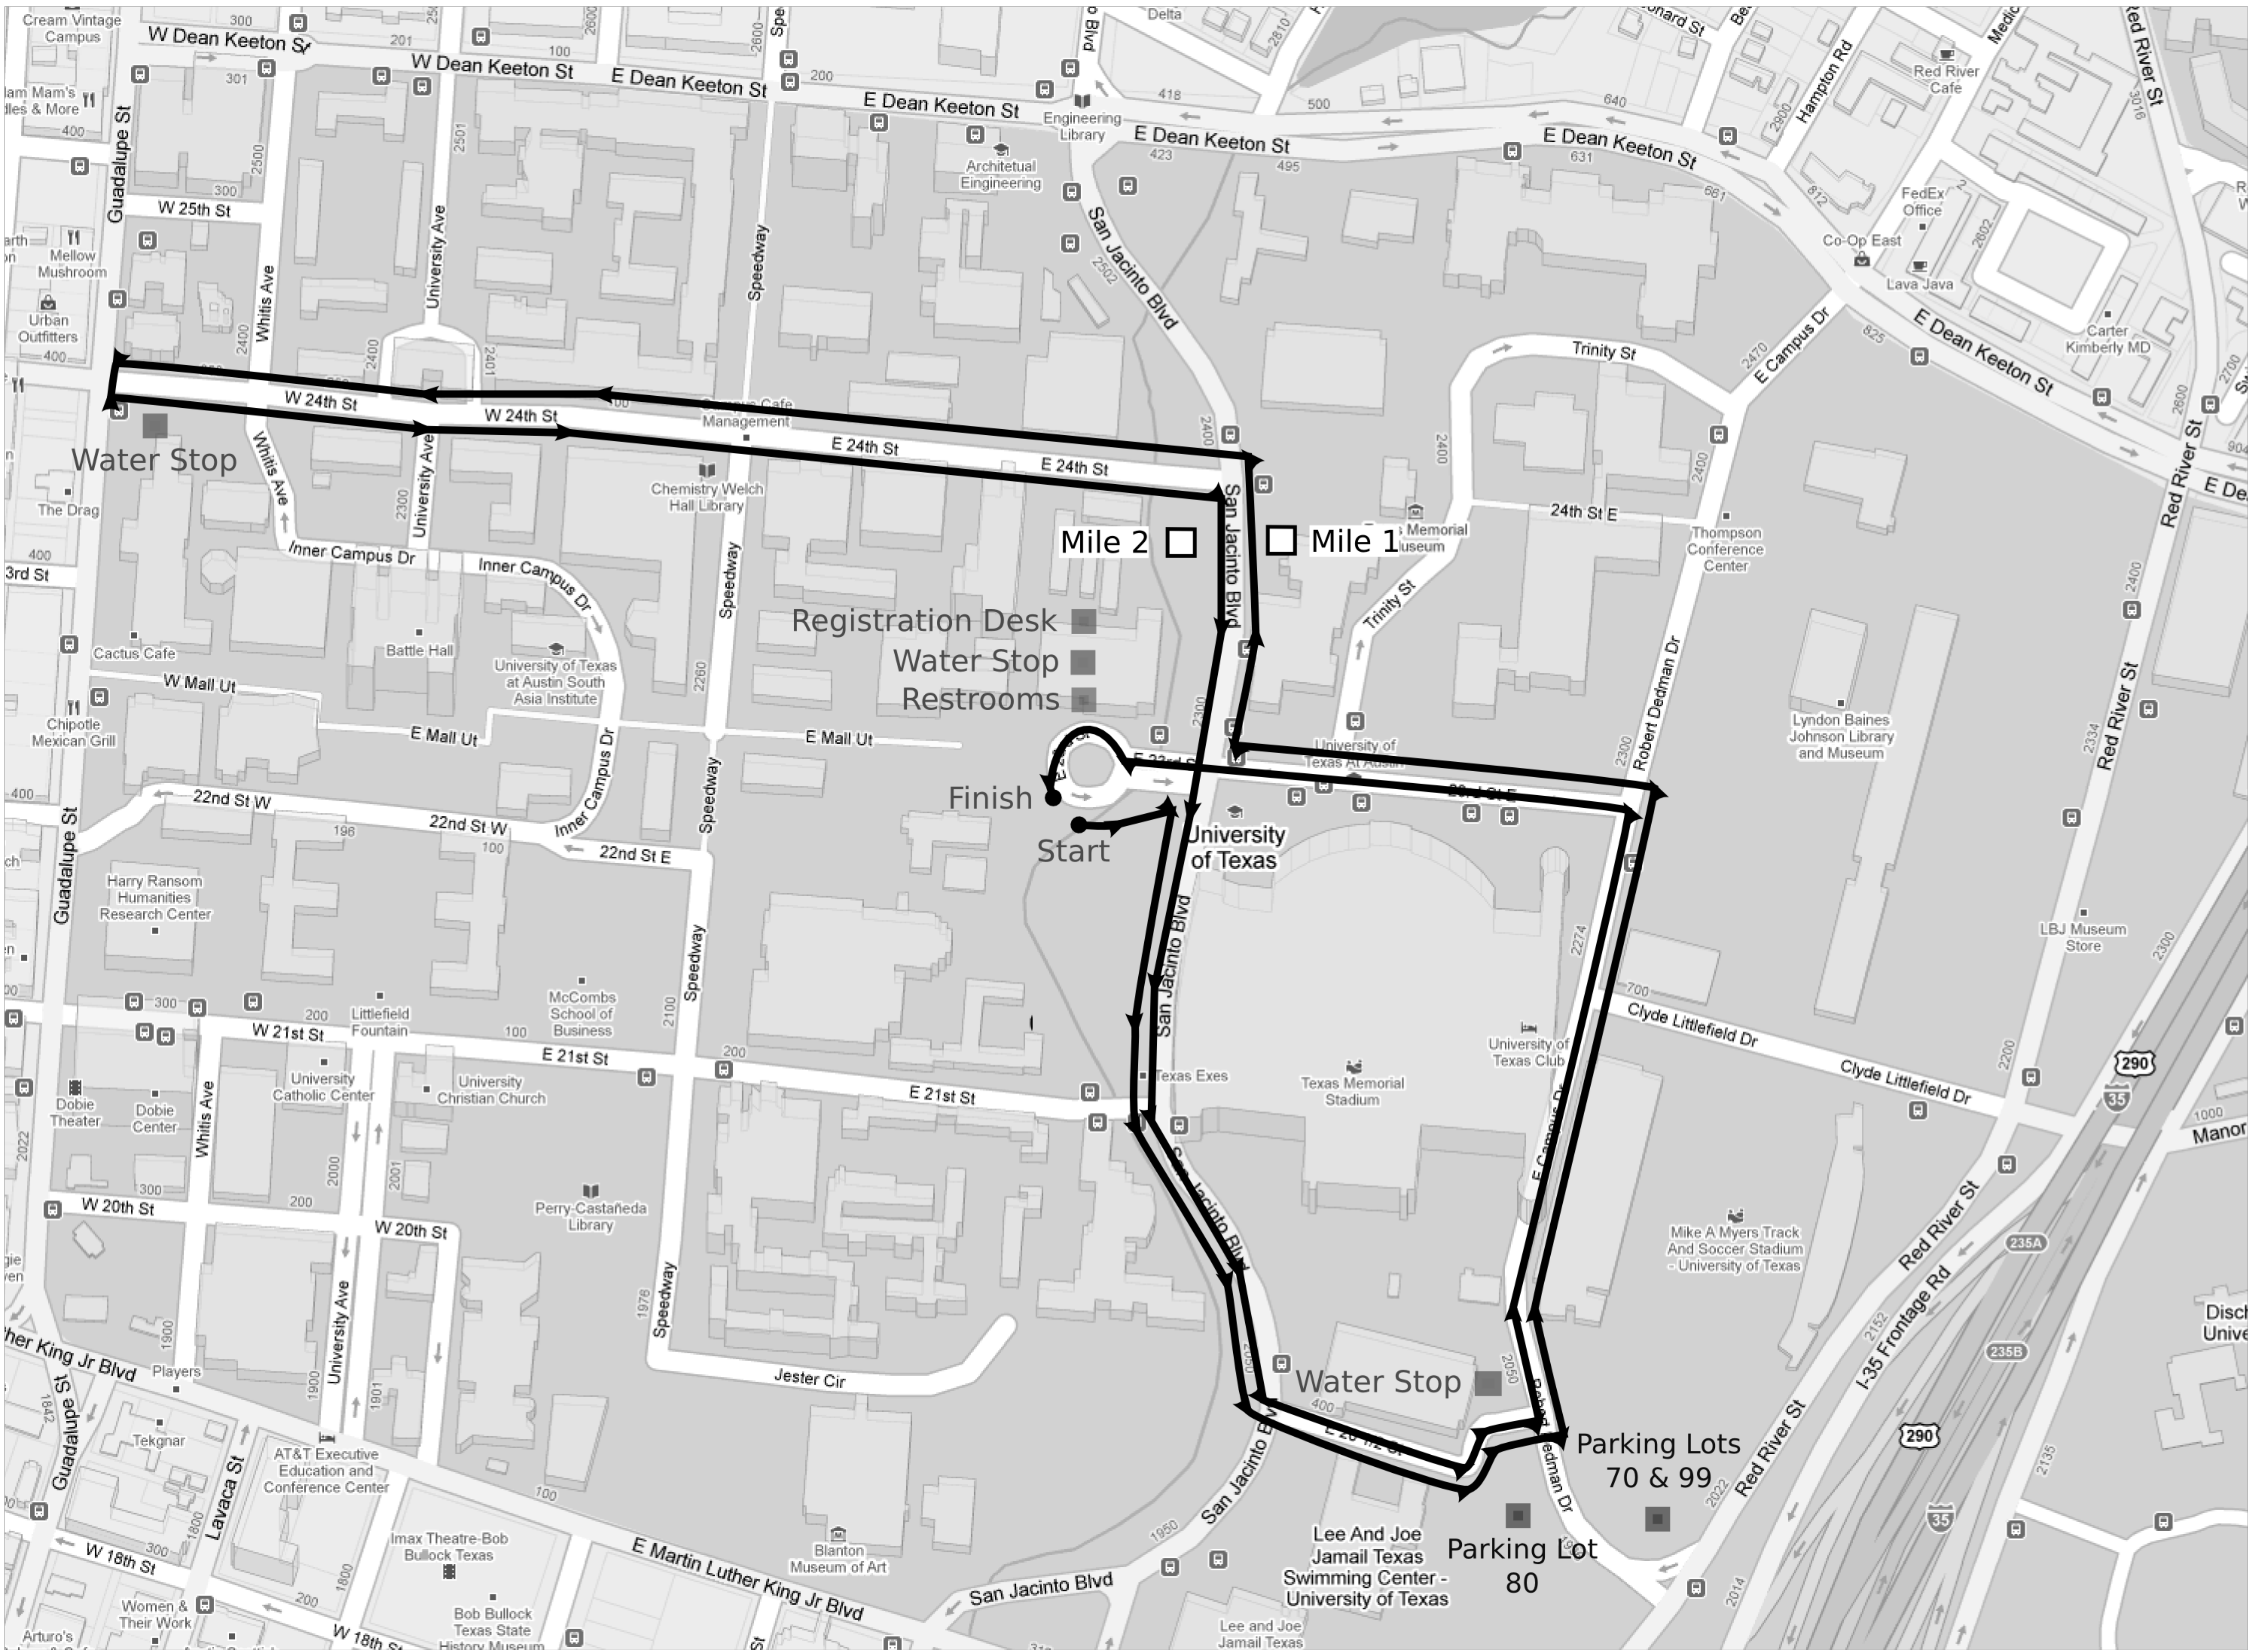

Vibha Dream Mile 2009 Route Map

Elevation Profile