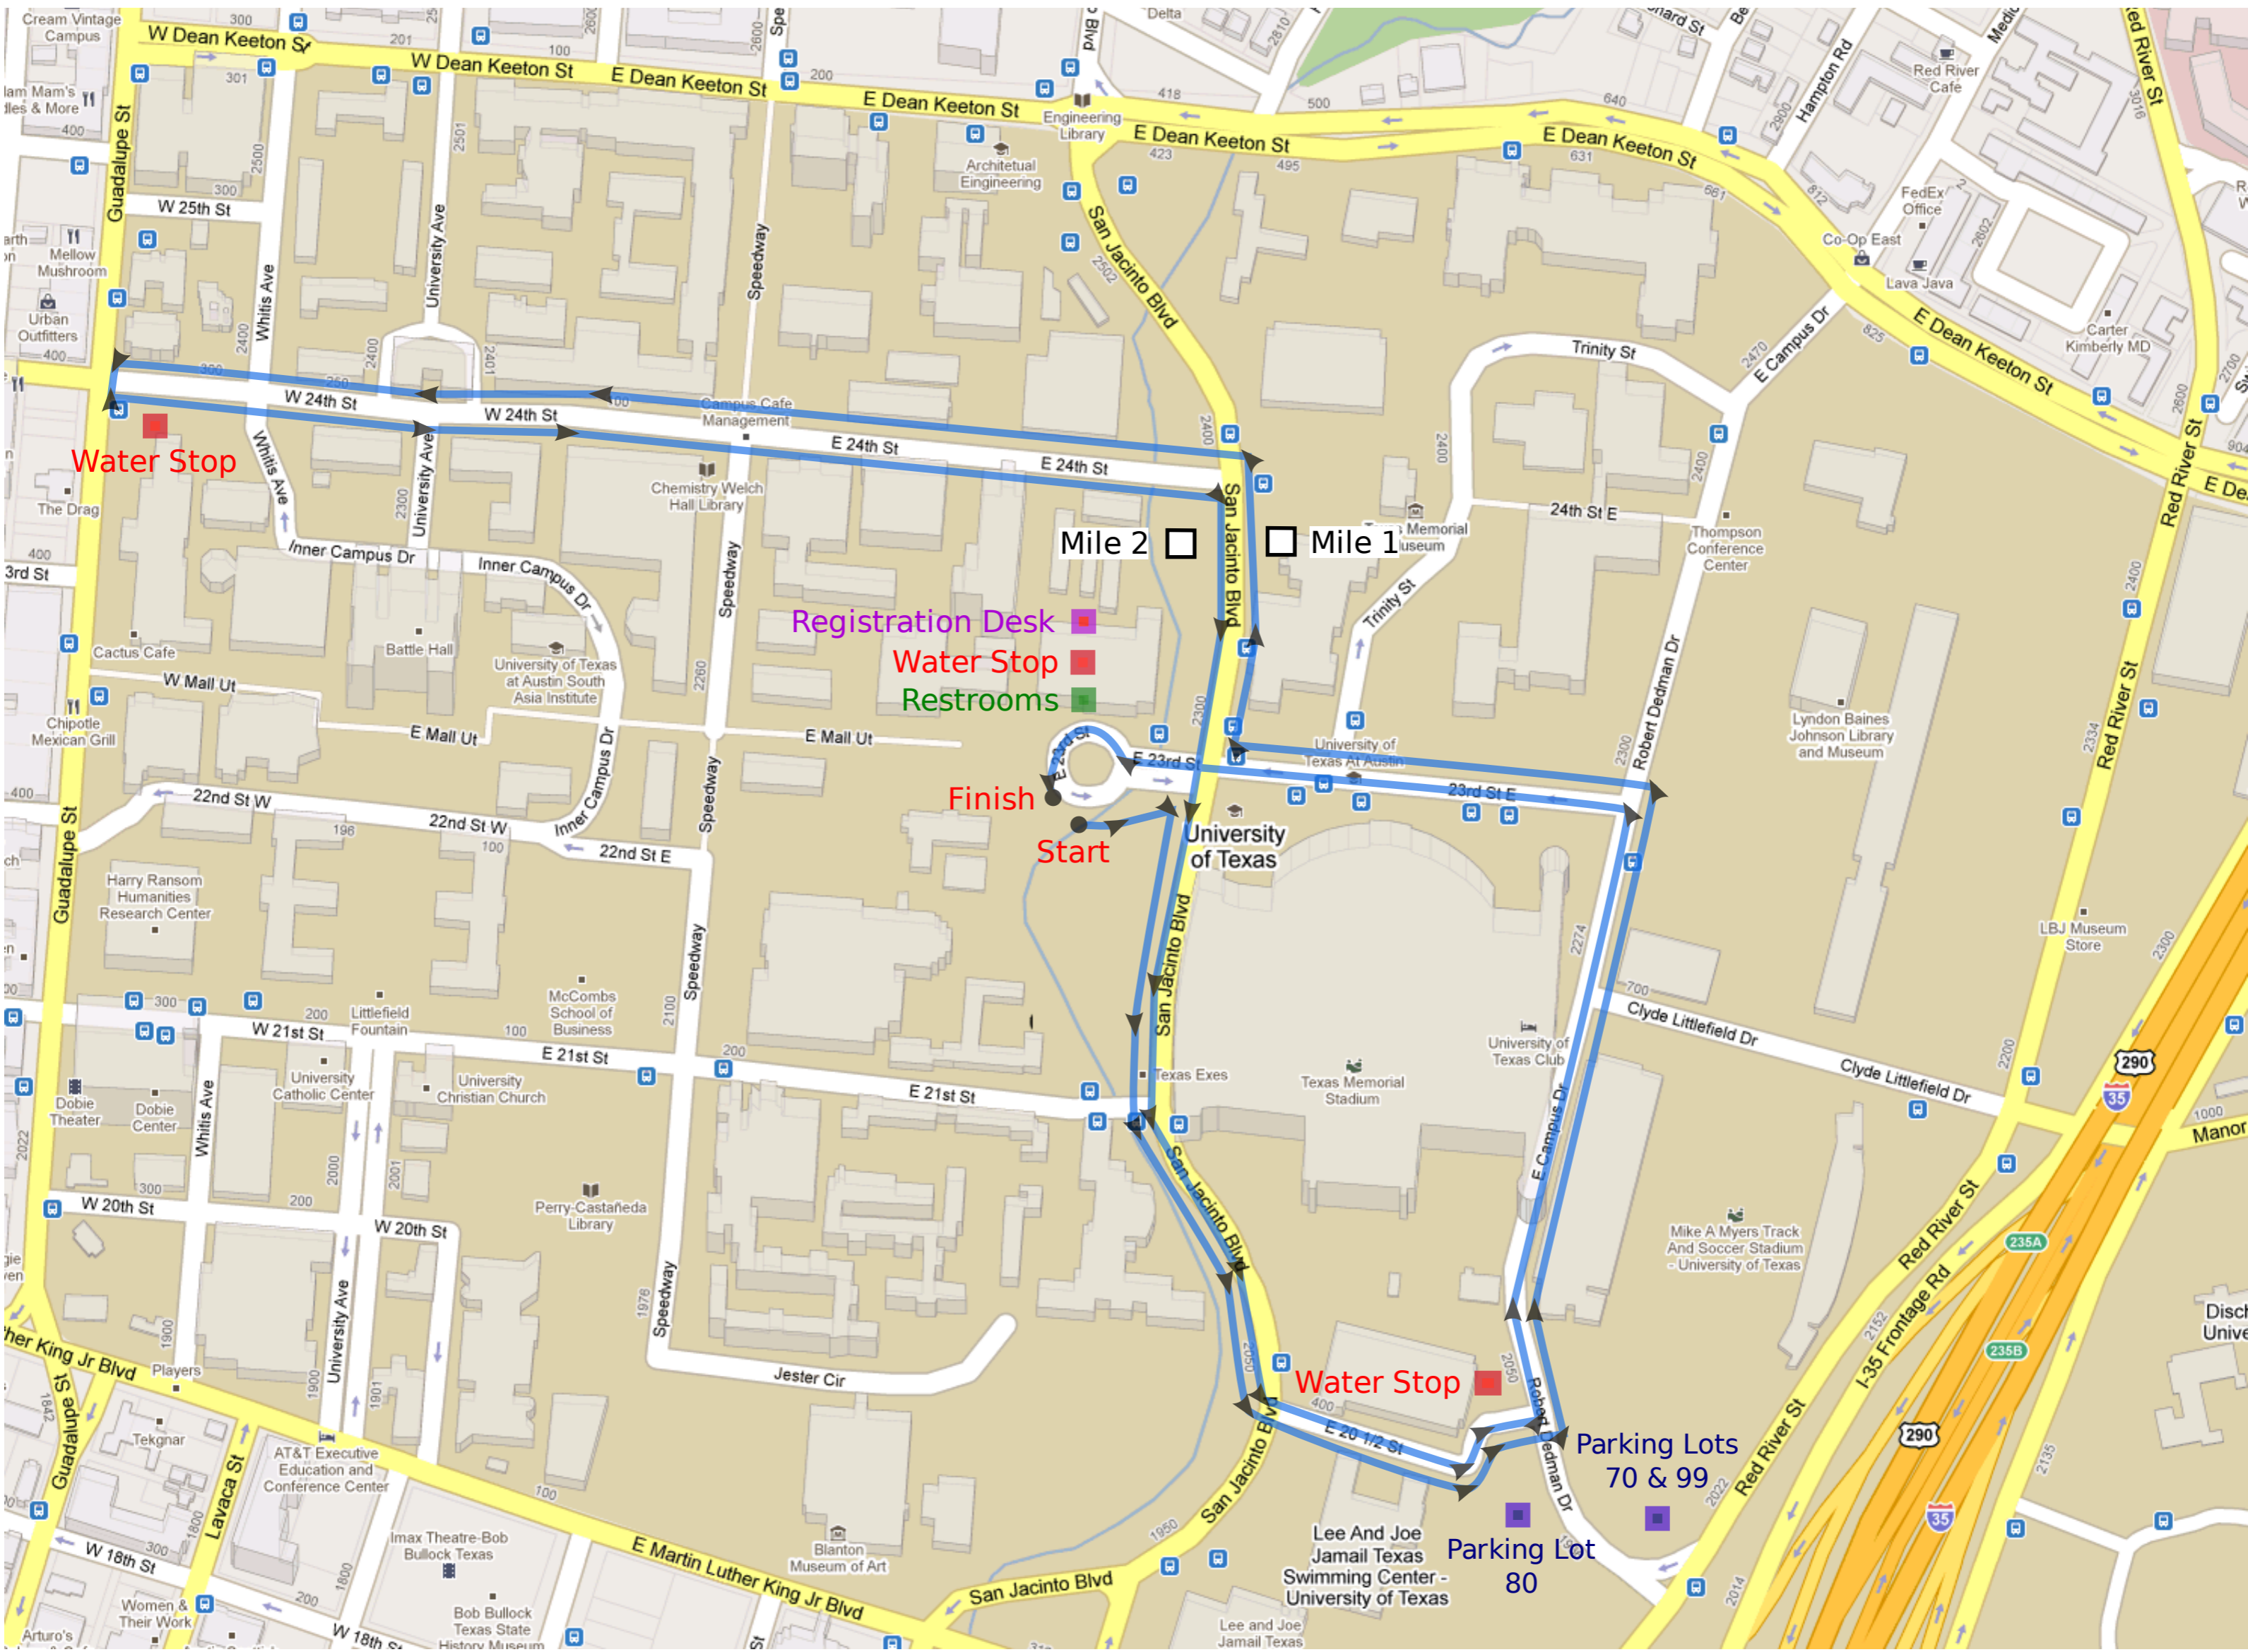

Vibha Dream Mile 2009 Route Map

Elevation Profile