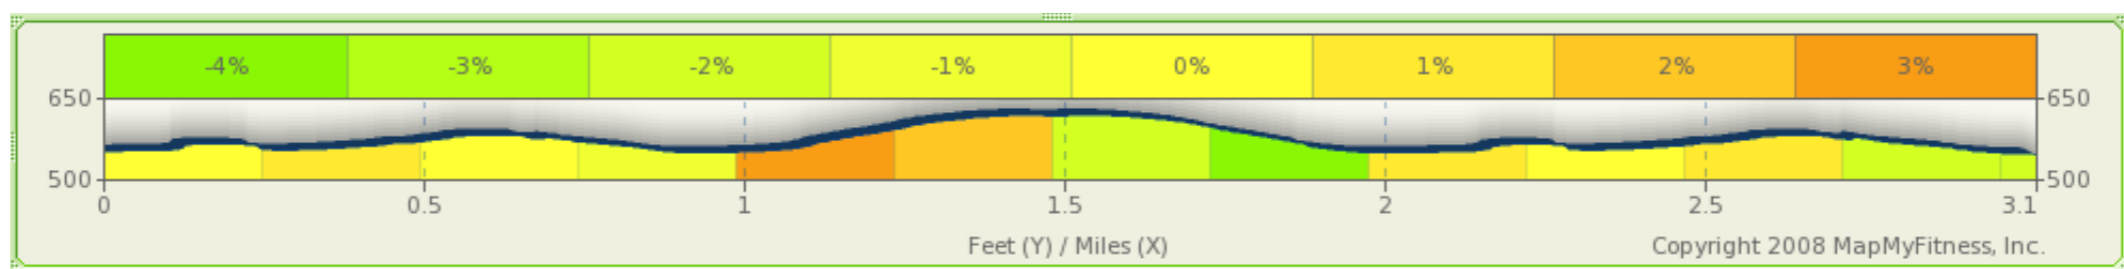

Vibha Dream Mile 2009 Route Map

Elevation Profile