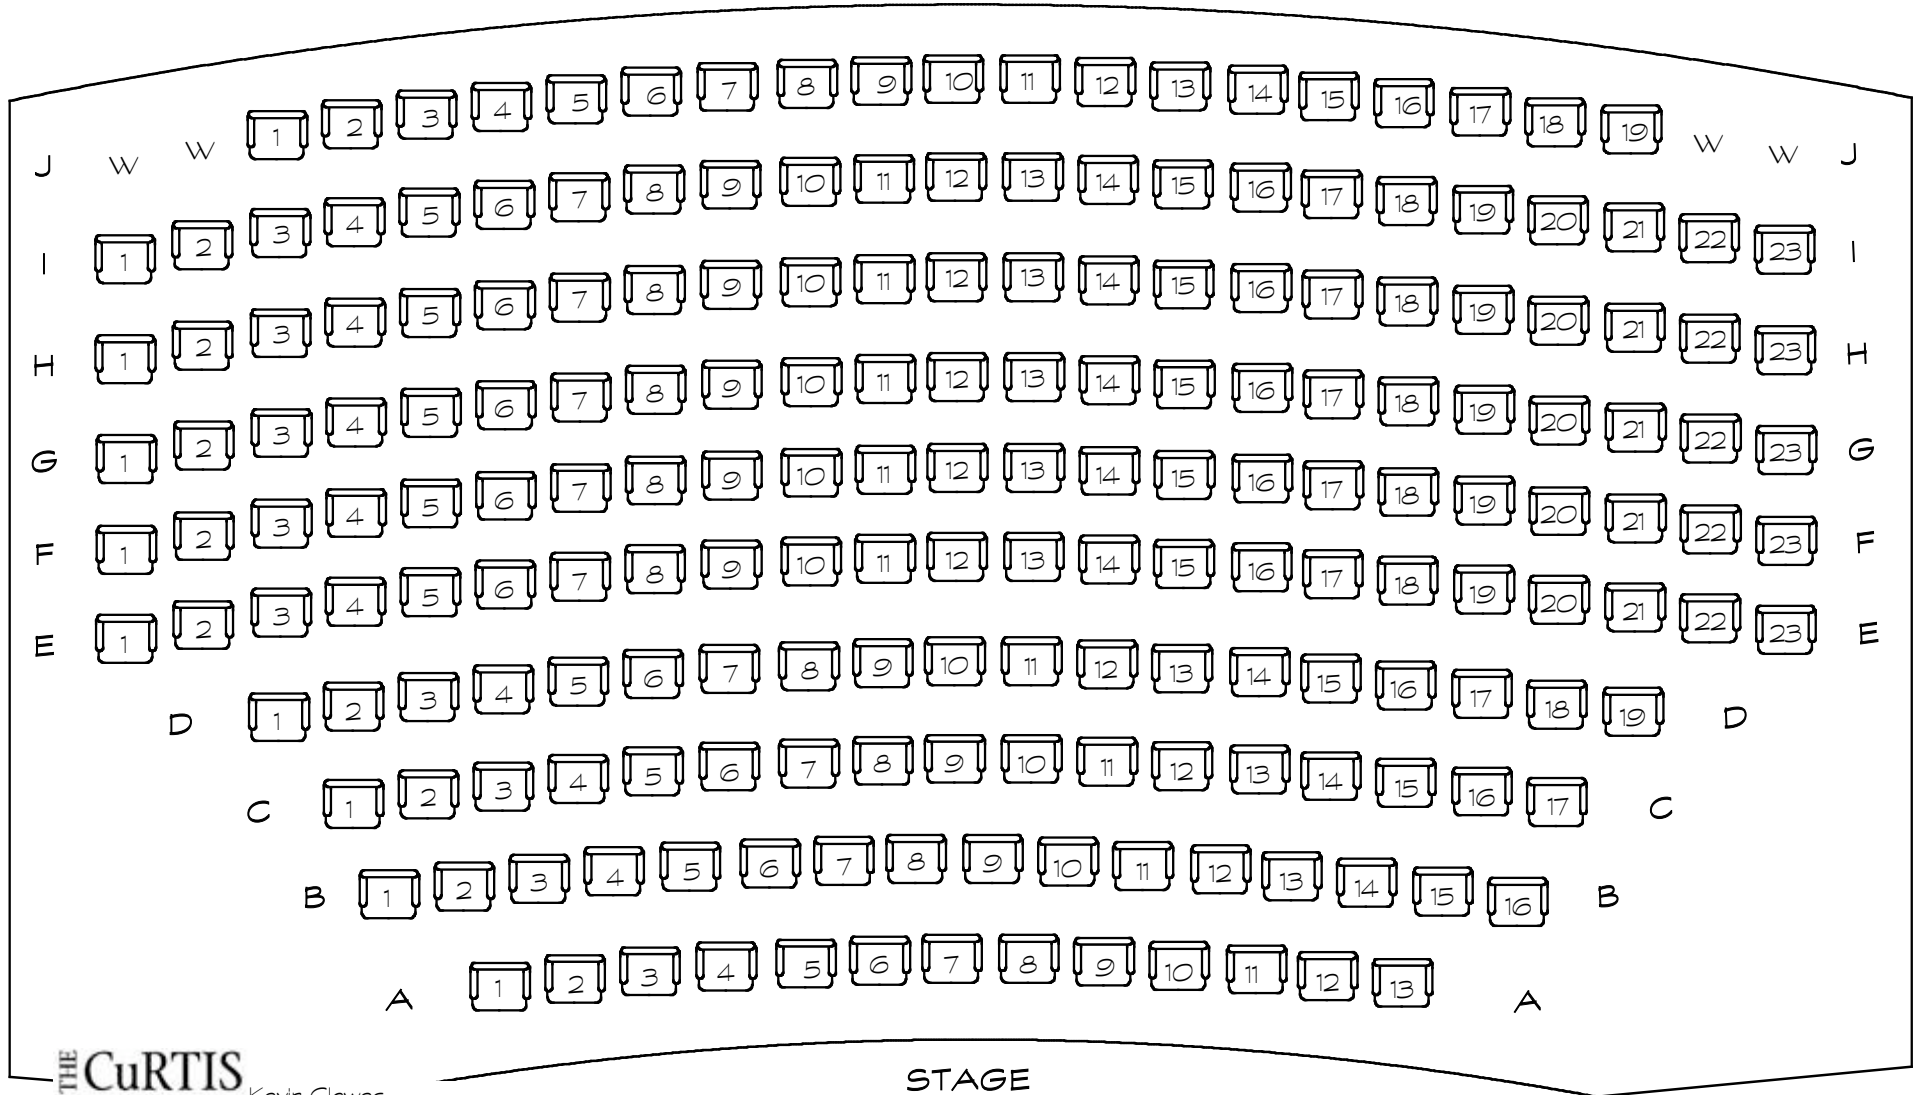

# SEATING CHART

Kevin Clowes  
Operations Manager  
Curtis Theatre

(714) 990-7213

Civic & Cultural Center  
1 Civic Center Circle  
Brea, CA 92821

[www.curtistheatre.com](http://www.curtistheatre.com)